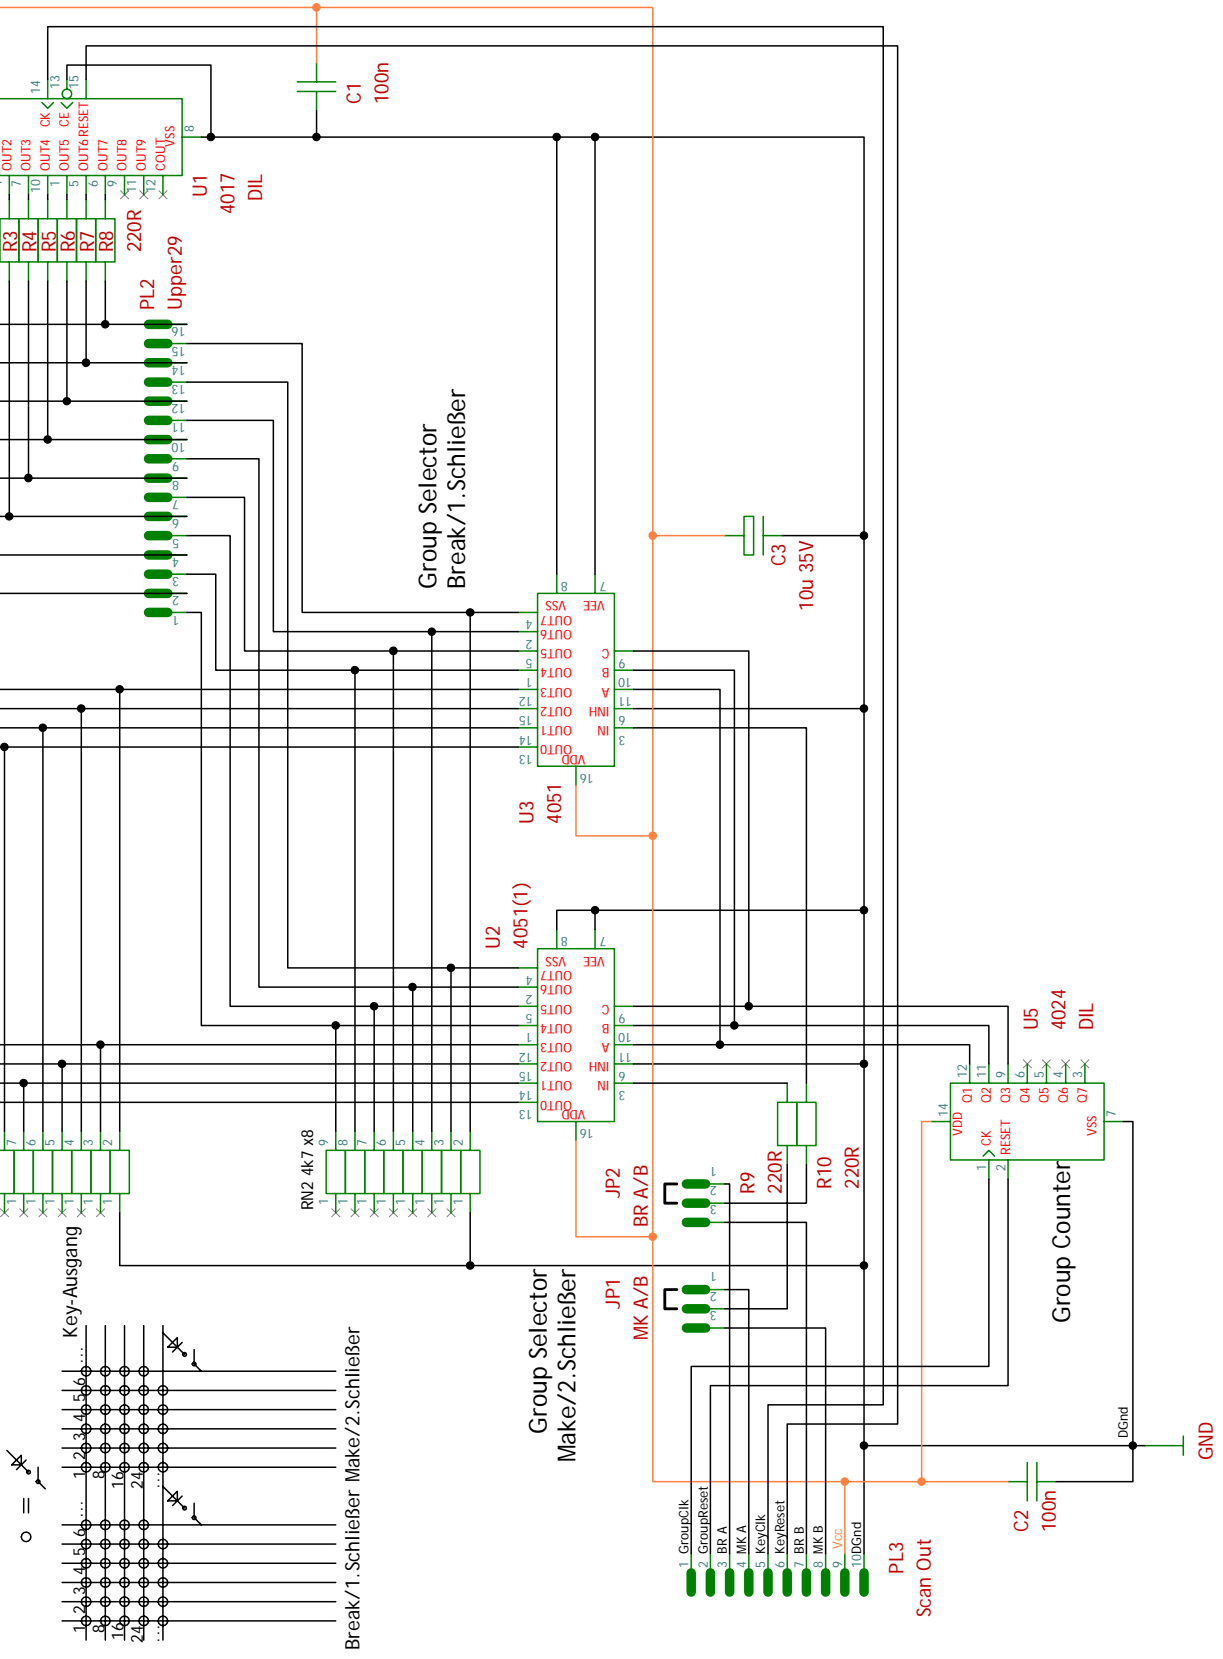

Fatar Waterfall 61 Keyboard

ScanFatar61

by C. Meyer 5/2005 - 10/2010

o =

Break/1. Schließer Make/2. Schließer

Group Selector
Break/1. Schließer

Group Selector
Make/2. Schließer

Group Counter

U5
4024
DIL

U2
4051(1)

U3
4051

PL1
Lower32

PL2
Upper29

U1
4017
DIL

Key Counter

C1
100n

C2
100n

C3
10u 35V

R9
220R

R10
220R

R1
220R

R2
220R

R3
220R

R4
220R